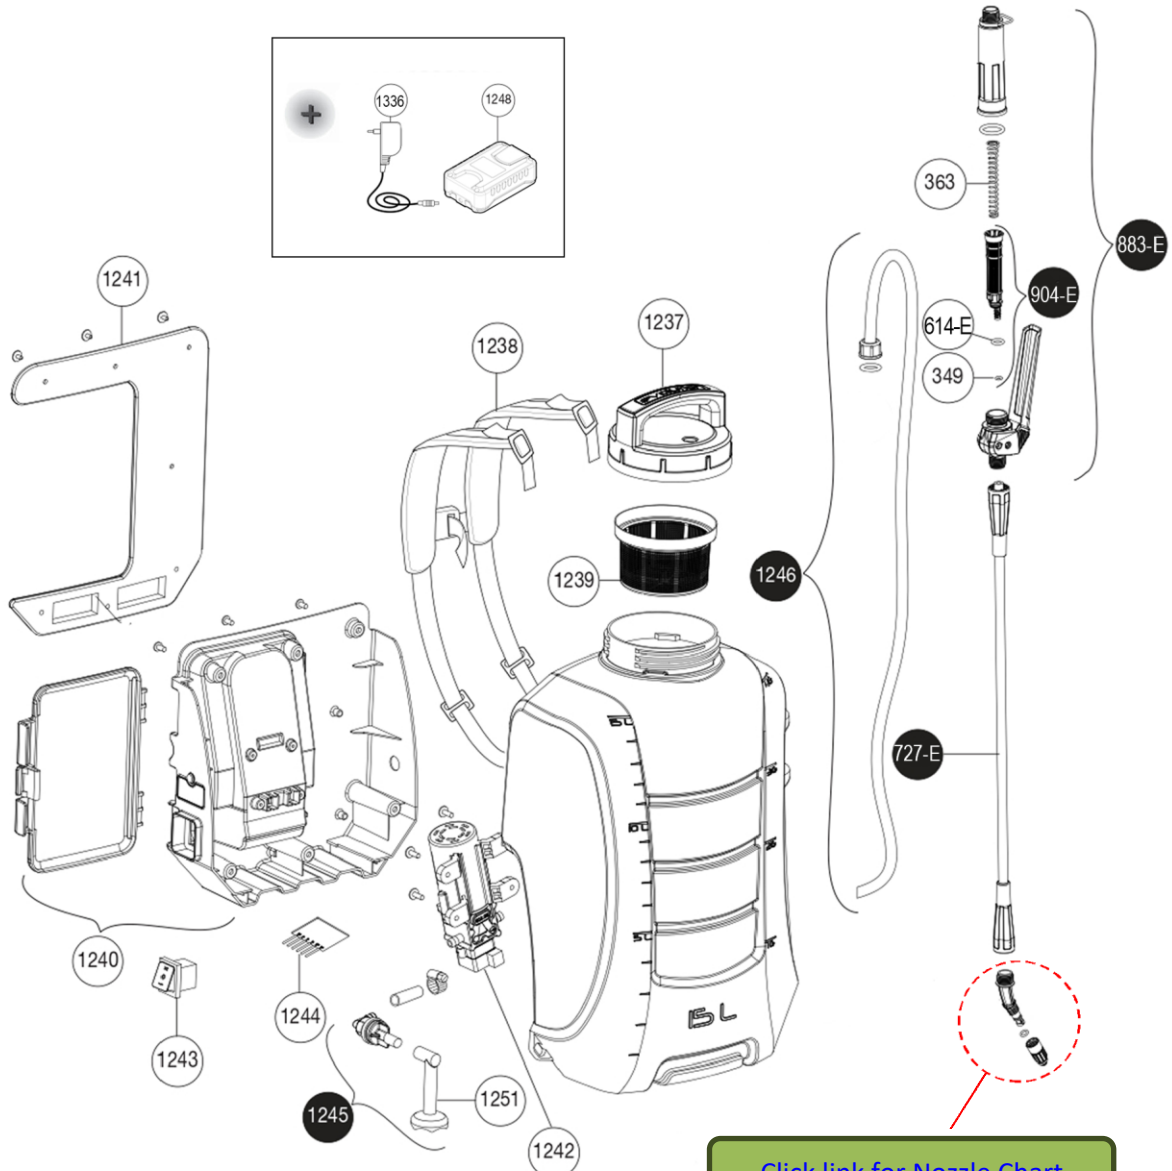

# Matabi evolution LTC 15L/20L

## Name of parts and Diagram

No	Part No.	Description	Packs
1	727-E	0.63m Tube with Nuts	1 Unit
2	883-E	Evolution Complete Handle	1 Set
3	349	Round Gasket AN-3	5 Units
4	614-E	Round Gasket AN-8V	5 Units
5	904-E	Evolution Lance Filter (with gasket)	1 Unit
6	363	Filter Spring	3 Units
7	1246	LTC Hose	1 Unit
8	1237	LTC - Tank Cover	1 Unit
9	1238	LTC - Strap	1 Unit
10	1239	LTC - Tank Filter	1 Unit
11	1240	Complete Tank Base	1 Unit
12	1241	Backrest with Screws	1 Unit
13	1242	Pump - (MATABI evolution 15 LTC)	1 Unit
14	1243	3 Position Switch (MATABI evolution 15 LTC)	1 Unit
15	1244	Electronic Board (MATABI evolution 15 LTC)	1 Unit
16	1248	18V Battery LI-ION (MATABI evolution 15 LTC)	1 Unit
17	1245	Absorption System	1 Unit
18	1251	Absorption Filter	1 Unit
19	1336	Charger (MATABI evolution 15 LTC)	1 Unit