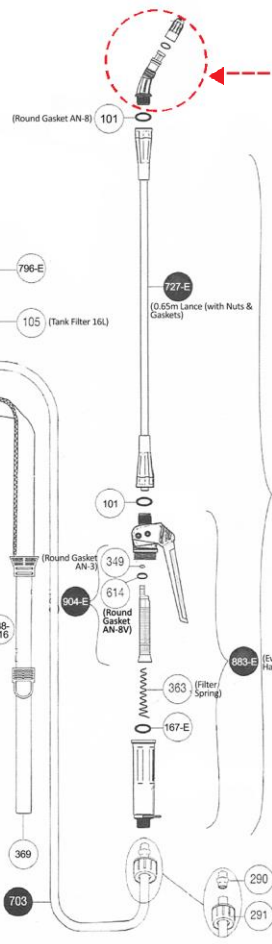

## Name of parts and Diagram

Parts	Part NO.	Name of Part	Per Pack
	167	Round Gasket AN-14	5 units
	167-E	Round Gasket AN-16	5 units
	349	Round Gasket AN-3V (Viton)	5 units
	608	Round Gasket AN-6V (Viton)	5 units
	614-E	Round Gasket AN-8V (Viton)	5 units
	904-E	Evolution Lance Filter (With Gasket)	1 unit
	883-E	Evolution Complete Handle	1 set
	119	Stainless Steel Ball 12	3 units
	133A	Rubber Seal	5 units
	133B	Opaque Synthetic Seal	5 units
	133C	Viton Seal	5 units
	365	Chamber Valve	1 unit
	366	Chamber Lubricant Pad	5 units
	368-E-B	Evolution Pressure Chamber (Black)	1 unit
	368-E-W	Evolution Pressure Chamber (White)	1 unit
	895-E-B	Evolution Complete Pressure Chamber (Black) with Viton Seal	1 set
	895-E-W	Evolution Complete Pressure Chamber (White) with Viton Seal	1 set
	105A	Tank Filter 12 L	1 unit
	105	Tank Filter 16 L	1 unit
	388-E12	Osatu Evolution Tank 12 L (with cylinder - Part NO. 710) + Complete Lever	1 unit
	388-E16	Osatu Evolution Tank 16 L (with cylinder - Part NO. 710) + Complete Lever	1 unit
	796-E12	Evolution Tank Cover 12L	1 unit
	796-E16	Evolution Tank Cover 16L	1 unit
	101	Round Gasket AN-8	5 units
	101-V	Round Gasket AN-8V	5 units
	127	Cone Nut	5 units
	138	DIA 10 Cone	5 units
	727-E	0.63M Lance (with nuts & gaskets)	1 unit
	369(2)	Straps (2units without hooks)	2 units
	369+819H	Strap Complete Set (2units - one unit with hook)	1 set
	106	Agitator	1 unit
	126-E	Evolution Lever Grip	1 unit
	290	Hose Bushing	5 units
	291	Hose/Nozzle Nut/ Nozzle Holder	5 units
	338	Base Bushing	5 units
	374-E (16L)	Evolution Guide Lid - 16L	1 unit
	374-E (12L)	Evolution Guide Lid - 12L	1 unit
	703	Complete Hose	1 unit
	710A	Cylinder with Ball	1 unit
	885-E	Evolution Complete Lance (without nozzle)	1 set
	896-E	Evolution Complete Lever (with Grip + Base Bushing)	1 set
	953	Lance Hook	1 unit
	363	Filter spring	3 units
	LTC - 6m	Hose - 6M	1 unit
	896-G	Evolution 12L /16L	1 unit
	388-E12	Osatu Evolution Tank 12 L (with cylinder - Part NO. 710) + Complete Lever	1 unit
	388-E16	Osatu Evolution Tank 16 L (with cylinder - Part NO. 710) + Complete Lever	1 unit
	796-E12	Evolution Tank Cover 12L	1 unit
	796-E16	Evolution Tank Cover 16L	1 unit
	727-E	0.63M Lance (with nuts & gaskets)	1 unit
369(2)	Straps (2units without hooks)	2 units	
369+819H	Strap Complete Set (2units - one unit with hook)	1 set	
106	Agitator	1 unit	
126-E	Evolution Lever Grip	1 unit	
290	Hose Bushing	5 units	
291	Hose/Nozzle Nut/ Nozzle Holder	5 units	
338	Base Bushing	5 units	
374-E (16L)	Evolution Guide Lid - 16L	1 unit	
374-E (12L)	Evolution Guide Lid - 12L	1 unit	
703	Complete Hose	1 unit	
710A	Cylinder with Ball	1 unit	
885-E	Evolution Complete Lance (without nozzle)	1 set	
896-E	Evolution Complete Lever (with Grip + Base Bushing)	1 set	
953	Lance Hook	1 unit	
363	Filter spring	3 units	
LTC - 6m	Hose - 6M	1 unit	