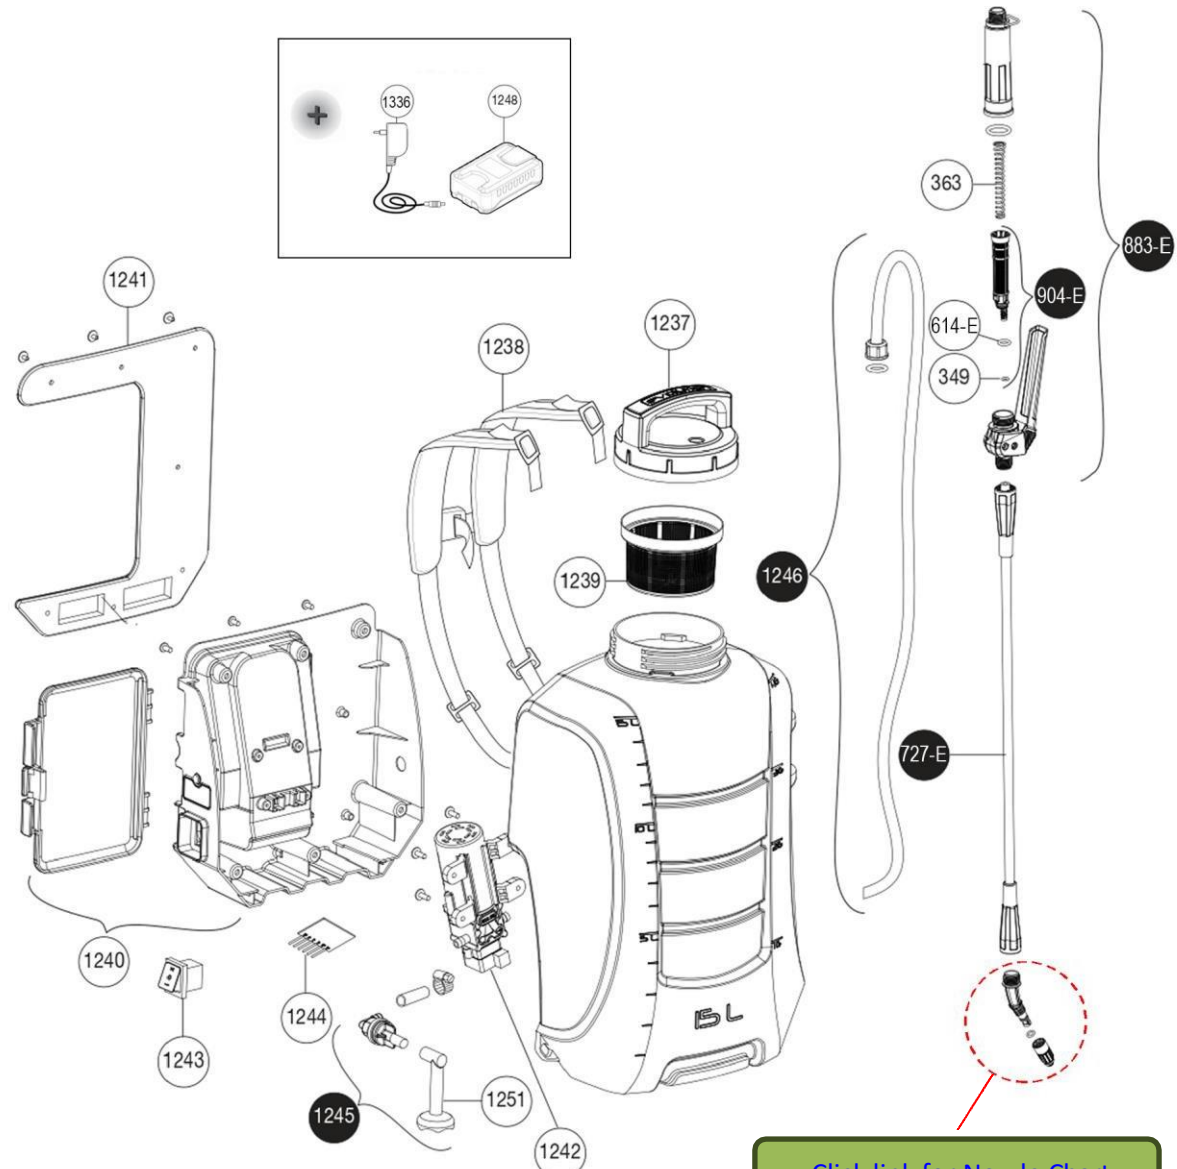

Matabi evolution LT 10L

Name of parts and Diagram

No	Part No.	Description	Packs
1	727-E	0.63m Tube with Nuts	1 Unit
2	883-E	Evolution Complete Handle	1 Set
3	349	Round Gasket AN-3	5 Units
4	614-E	Round Gasket AN-8V	5 Units
5	904-E	Evolution Lance Filter (with gasket)	1 Unit
6	363	Filter Spring	3 Units
7	1246	LTC Hose	1 Unit
8	1237	LTC – Tank Cover	1 Unit
9	1238	LTC - Strap	1 Unit
10	1239	LTC – Tank Filter	1 Unit
11	1240	Complete Tank Base	1 Unit
12	1241	Backrest with Screws	1 Unit
13	1242	Pump – (MATABI herbi LT 15)	1 Unit
14	1243	Switch (MATABI herbi LT 15)	1 Unit
15	1244	Electronic Board (MATABI herbi LT 15)	1 Unit
16	1248	10.8V Battery LI-ION (MATABI herbi LT 15)	1 Unit
17	1245	Absorption System	1 Unit
18	1251	Absorption Filter	1 Unit
19	1336	Charger (MATABI herbi LT 15)	1 Unit

[Click link for Nozzle Chart](#)