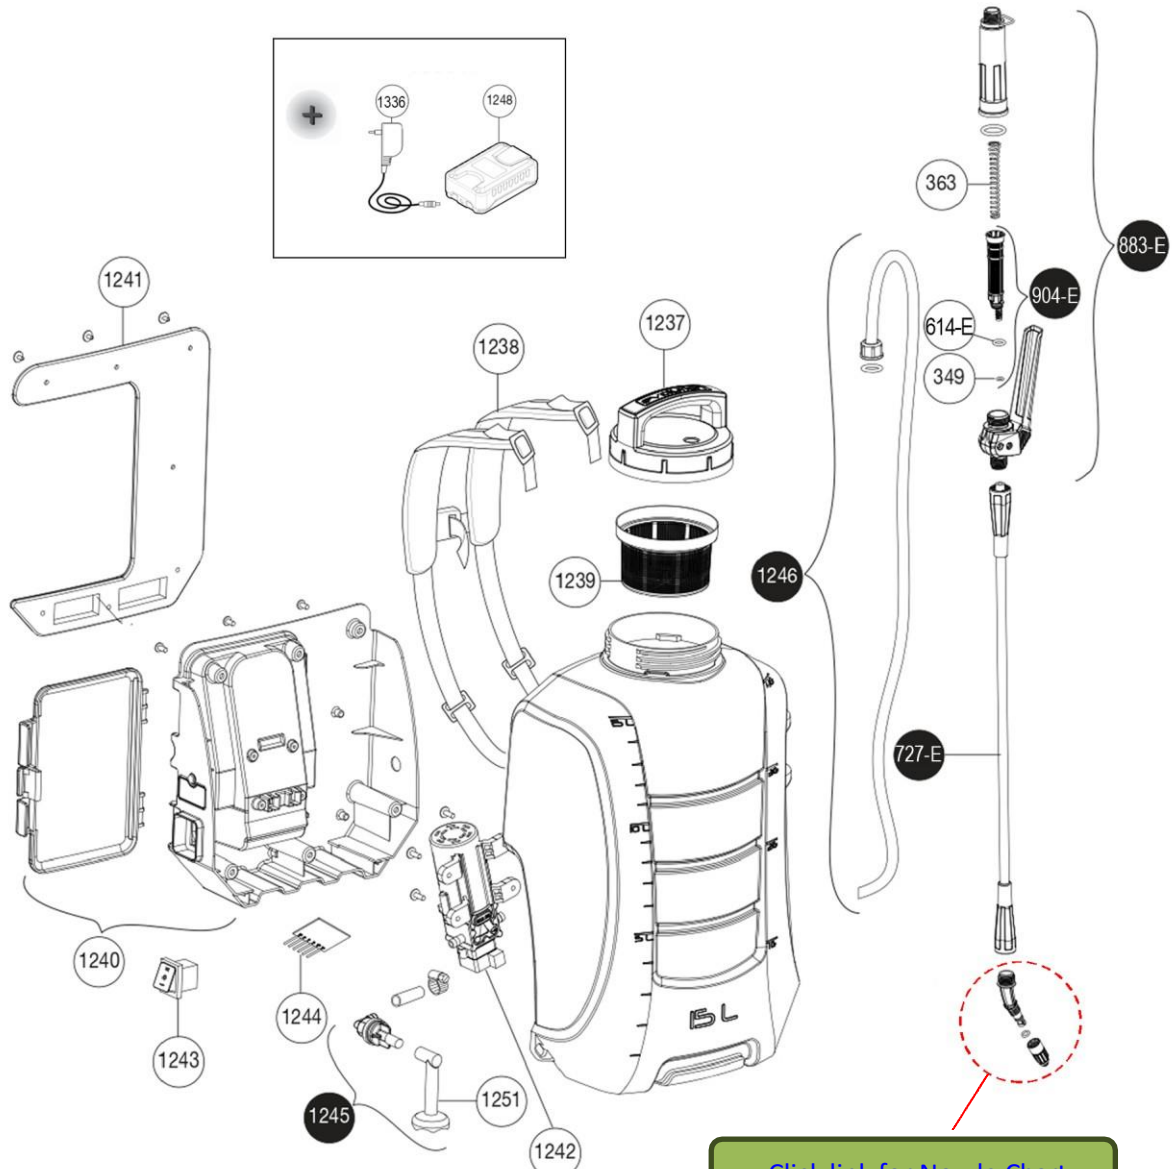

Matabi evolution LTC 15L/20L

Name of parts and Diagram

No	Part No.	Description	Packs
1	727-E	0.63m Tube with Nuts	1 Unit
2	883-E	Evolution Complete Handle	1 Set
3	349	Round Gasket AN-3	5 Units
4	614-E	Round Gasket AN-8V	5 Units
5	904-E	Evolution Lance Filter (with gasket)	1 Unit
6	363	Filter Spring	3 Units
7	1246	LTC Hose	1 Unit
8	1237	LTC – Tank Cover	1 Unit
9	1238	LTC - Strap	1 Unit
10	1239	LTC – Tank Filter	1 Unit
11	1240	Complete Tank Base	1 Unit
12	1241	Backrest with Screws	1 Unit
13	1242	Pump – (MATABI evolution 15 LTC)	1 Unit
14	1243	3 Position Switch (MATABI evolution 15 LTC)	1 Unit
15	1244	Electronic Board (MATABI evolution 15 LTC)	1 Unit
16	1248	18V Battery LI-ION (MATABI evolution 15 LTC)	1 Unit
17	1245	Absorption System	1 Unit
18	1251	Absorption Filter	1 Unit
19	1336	Charger (MATABI evolution 15 LTC)	1 Unit

[Click link for Nozzle Chart](#)