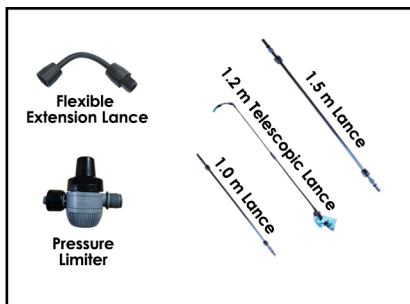

Suitable for Herbicide Application

MATABI Herbi Pro (20V Li-on)

Battery Powered Sprayer

- **Maximises Productivity:** *cover larger area in less time*
- **Ensures Effective Application:** *delivers chemical evenly and consistently*
- **Operator Uses Less Energy:** *minimises physical effort with battery power*
- **Easier Maintenance:** *fewer parts – less frequent repairs*

Wide range of nozzles for **Herbicide** application

Battery powered sprayer
20v Li-on

Accessories

Nozzle Suitable for herbicide application

come with TWO low volume nozzles :

1. Black Solid Cone Nozzle

2. Twin Black Cone Nozzle